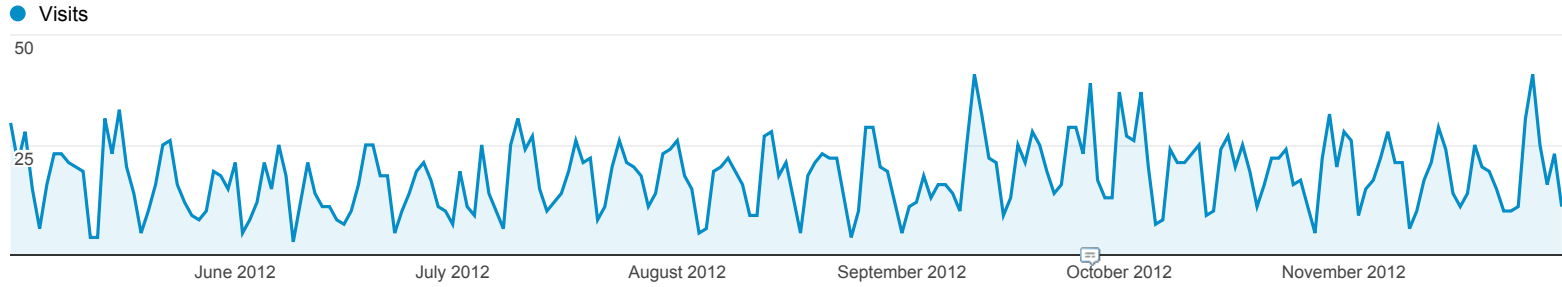

Organic Search Traffic

% of visits: 77.70%

Explorer

Site Usage

Visits

3,860

% of Total: 77.70% (4,968)

Pages / Visit

2.16

Site Avg: 2.26 (-4.44%)

Avg. Visit Duration

00:01:35

Site Avg: 00:01:51 (-14.05%)

% New Visits

88.50%

Site Avg: 84.78% (4.38%)