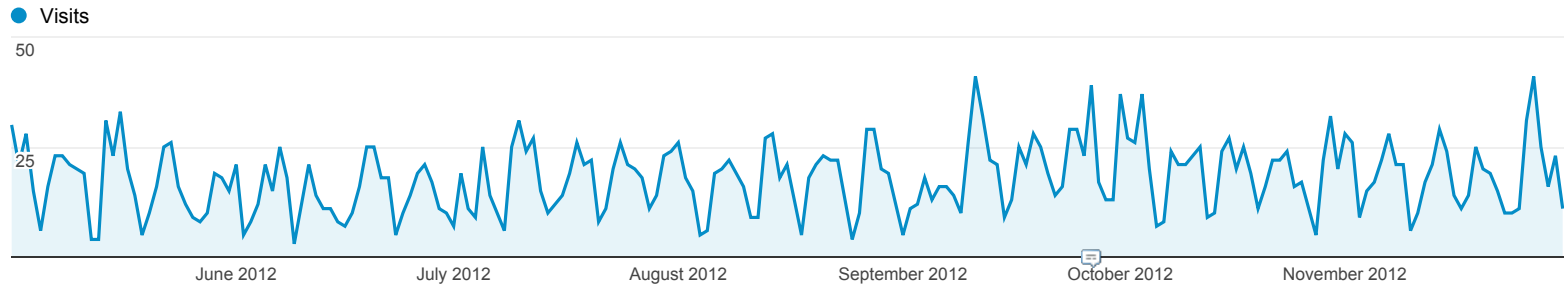

# Organic Search Traffic

% of visits: 77.70%

**Explorer**

Site Usage

Visits <b>3,860</b> % of Total: 77.70% (4,968)	Pages / Visit <b>2.16</b> Site Avg: 2.26 (-4.44%)	Avg. Visit Duration <b>00:01:35</b> Site Avg: 00:01:51 (-14.05%)	% New Visits <b>88.50%</b> Site Avg: 84.78% (4.38%)	Bounce Rate <b>65.47%</b> Site Avg: 64.59% (1.35%)
--	---	--	---	--